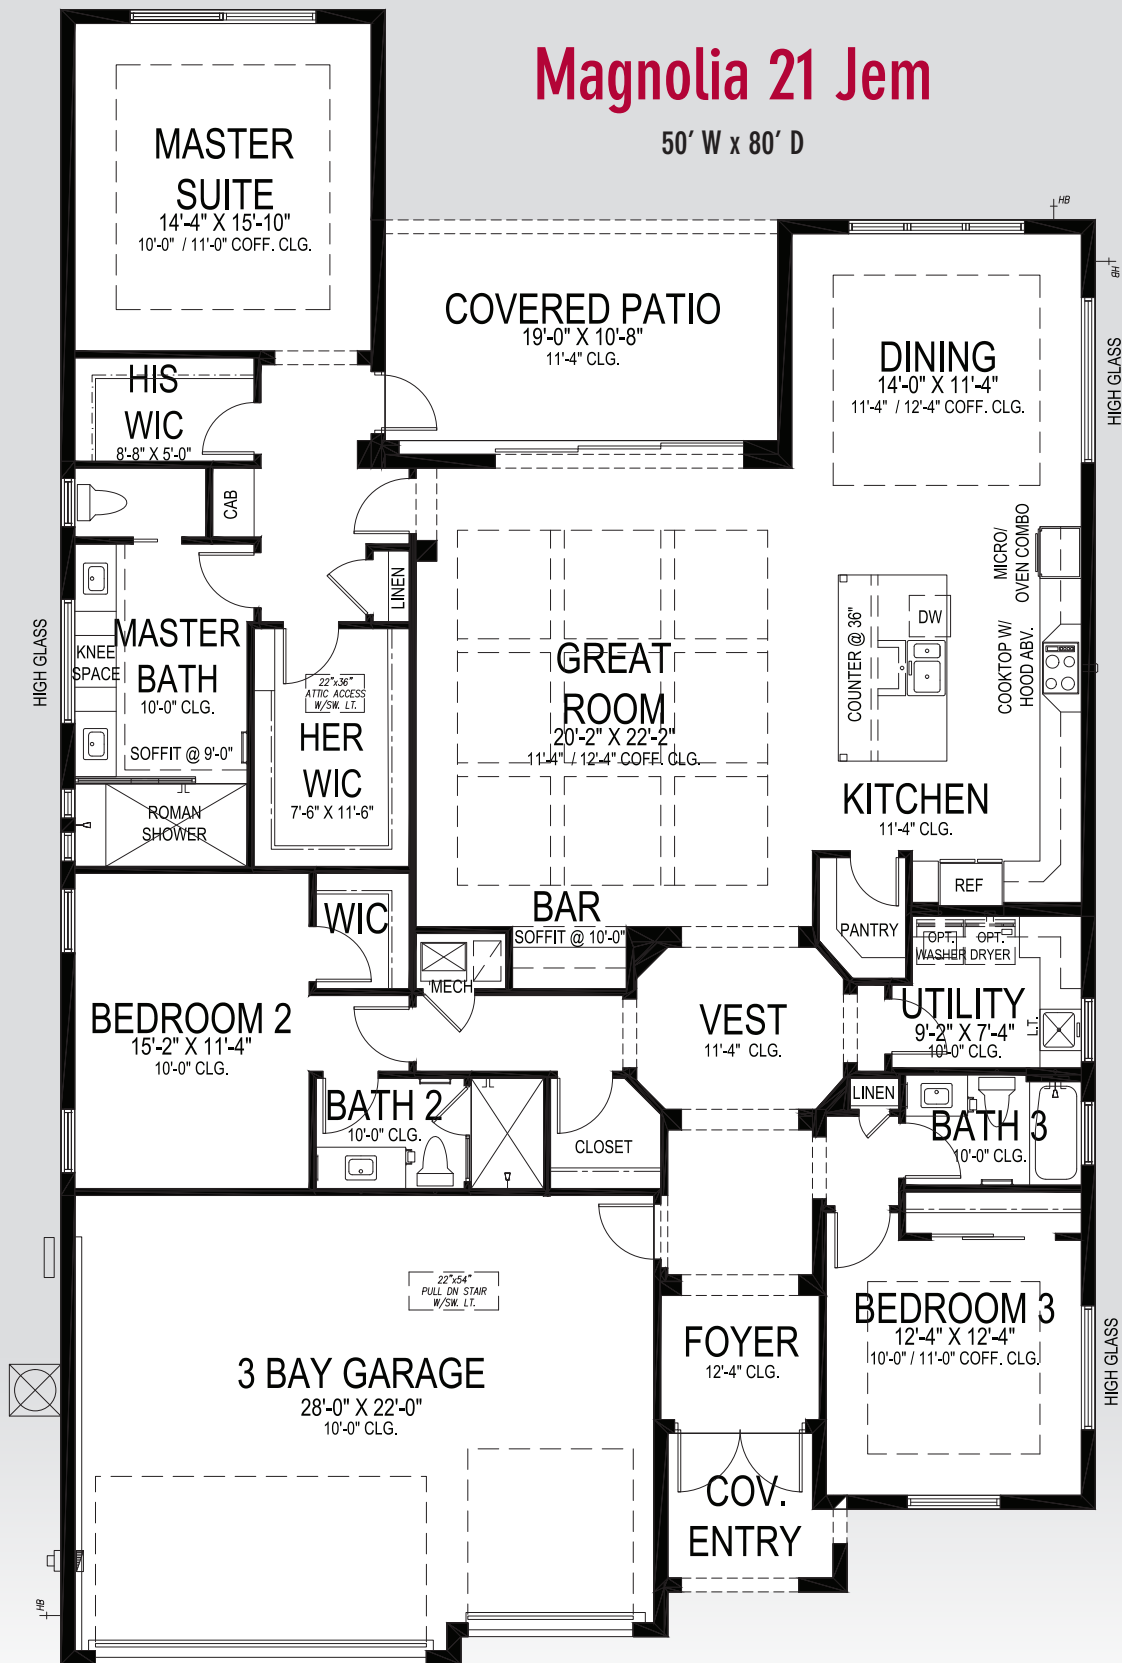

Magnolia 21 Jem

50' W x 80' D

GHO HOMES

A GREEN BRICK PARTNER

772.257.1100 • GHOHOMES.COM

APPROXIMATE AREAS

Air Conditioned2,610 Sq. Ft.
 Covered Entry60 Sq. Ft.
 Covered Patio203 Sq. Ft.
 Garage644 Sq. Ft.
TOTAL3,517 Sq. Ft.

All dimensions, features, specifications and square footages are approximate and subject to change without notice. Maps, plans, landscaping and elevation renderings are artist's conceptions, are not to scale, and may not accurately depict the homes or lots as they are built. © GHO Homes 2024. Revised July 2, 2024.